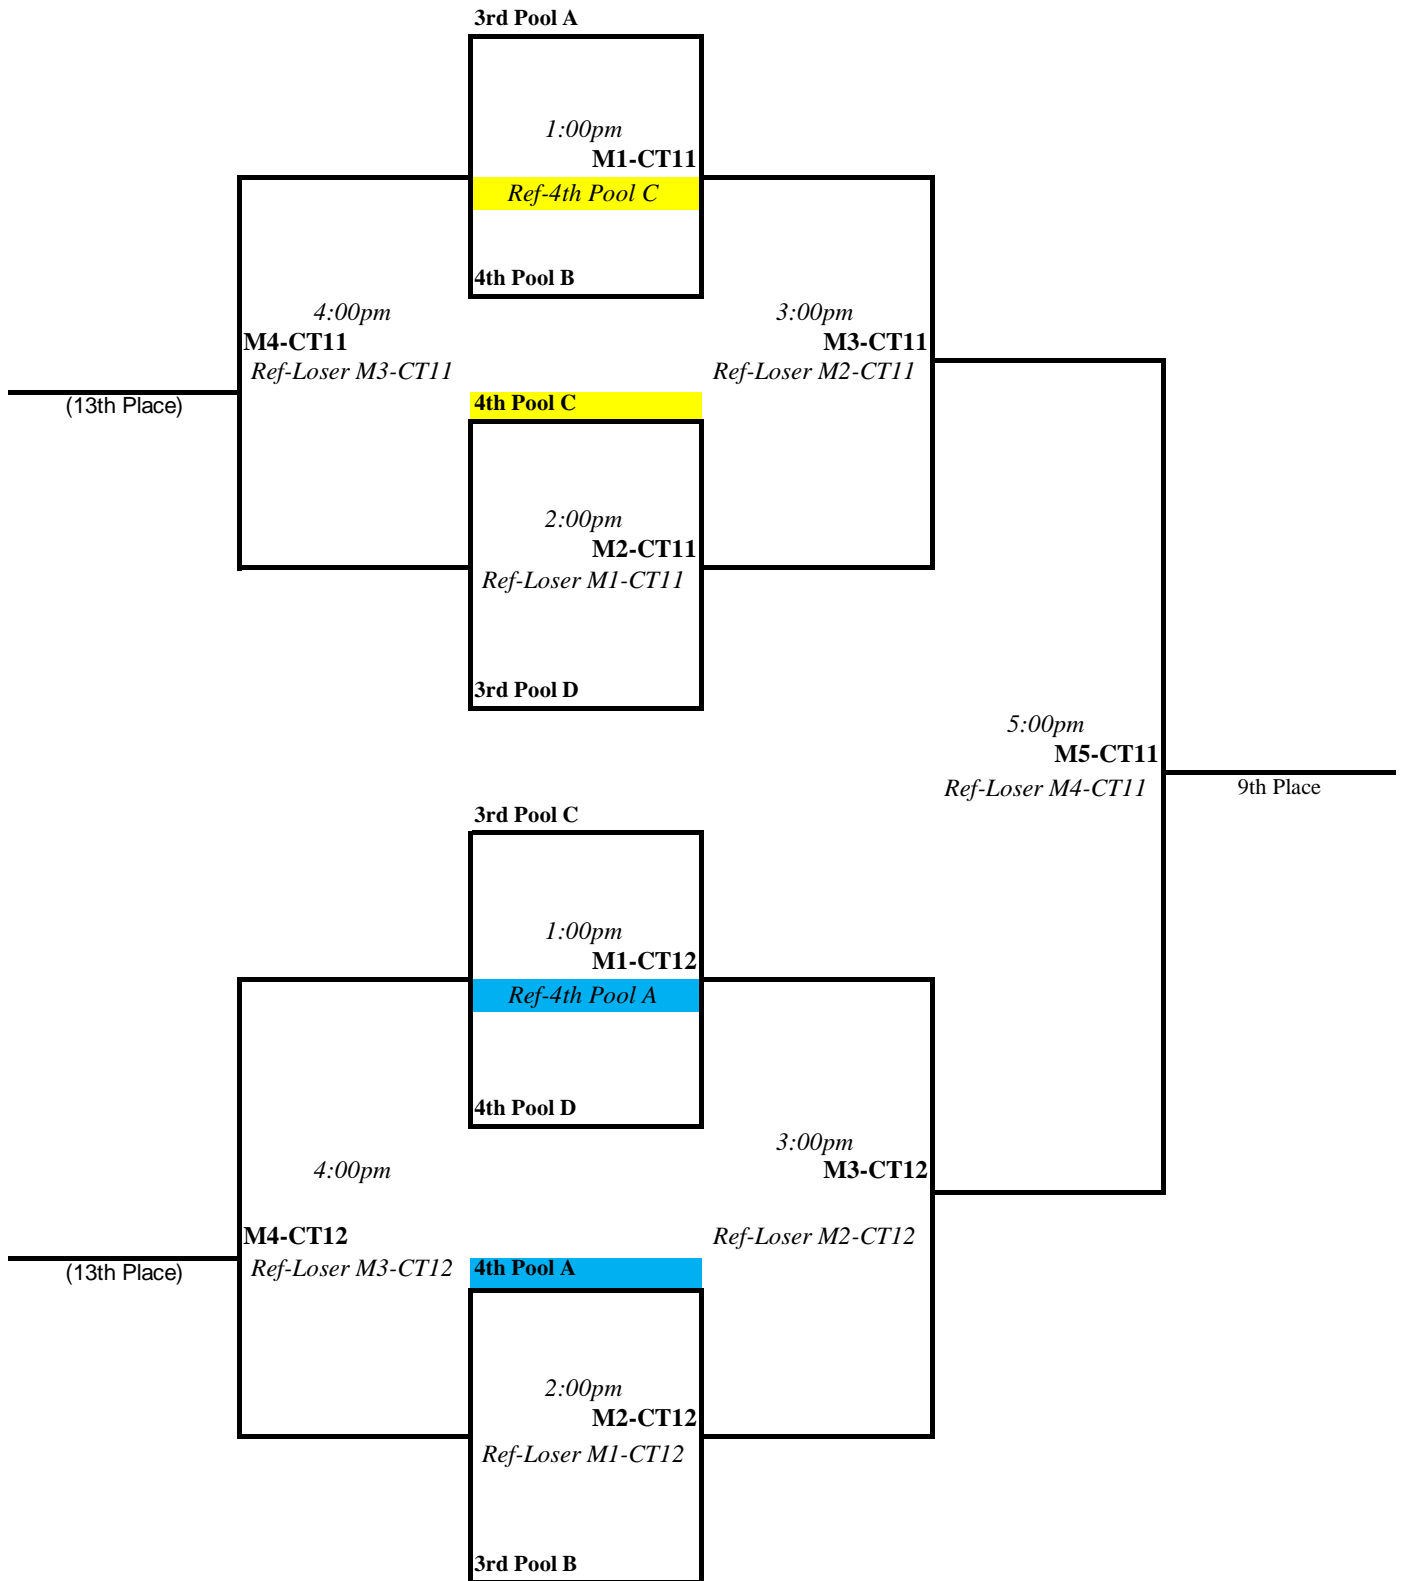

# Tulsa Attack

Bracket can start early as there is no 12:00 scheduled match. Courts 7/8 will become one main cour (court 8), but we hope to be ready by 12:30-12:45 for the 14 Silver bracket.

**Reading the Bracket**  
**M**=Match-listed w/# on court  
**CT**=Court Assigned  
**Ref**=Officiating Team

*\*This bracket is only necessary if 3rd in pools A or B loses Quarter-final bye.*

**Reading the Bracket**

M=Match-listed w/# on court

CT=Court Assigned

Ref=Officiating Team

**Reading the Bracket**

M=Match-listed w/# on court