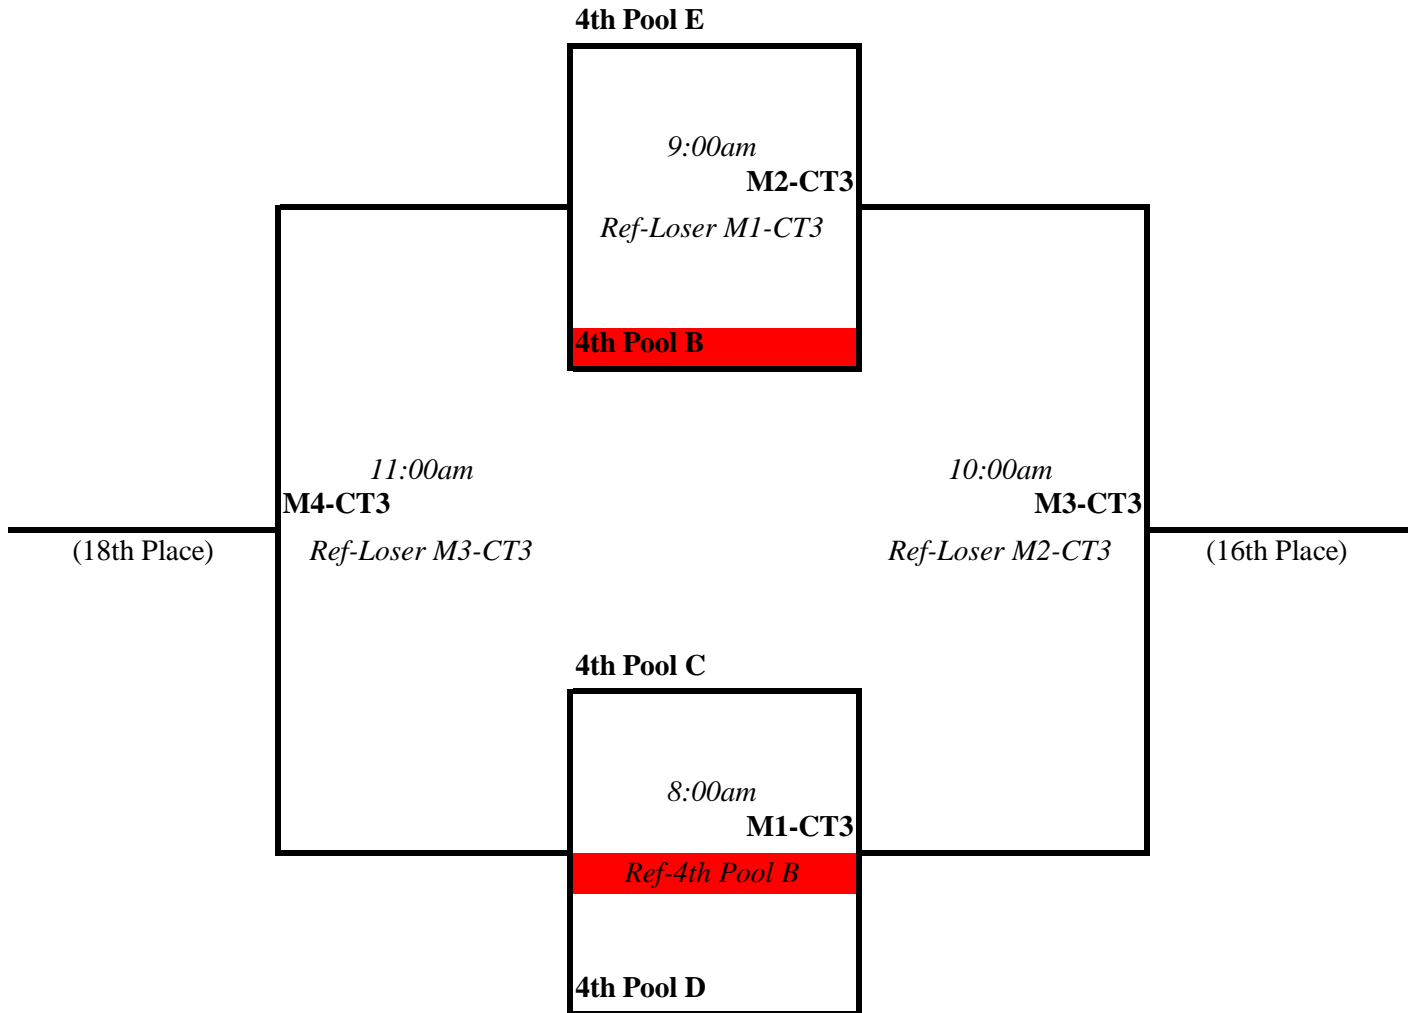

**Reading the Bracket**

M=Match-listed w/# on court

CT=Court Assigned

Ref=Officiating Team

**Reading the Bracket**

**M**=Match-listed w/# on court

**CT**=Court Assigned

**Ref**=Officiating Team

**Reading the Bracket**  
M=Match-listed w/# on court  
CT=Court Assigned  
Ref=Officiating Team

*\*This bracket is only necessary if 1st in pools A or B loses Quarter-final bye.*

*\*This bracket is only necessary if  
3rd Pool A loses Semi-final bye.*

**Reading the Bracket**  
M=Match-listed w/# on court  
CT=Court Assigned  
Ref=Officiating Team

*\*This bracket is only necessary if 1st in pools A or B loses Quarter-final bye.*