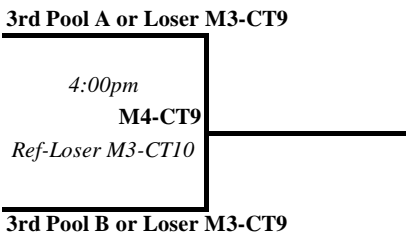

# Tulsa Attack

Bracket can start early as there is no 12:00 scheduled match. Courts 7/8 will become one main cour (court 8), but we hope to be ready by 12:30-12:45 for the 14 Silver bracket.

**Reading the Bracket**  
**M**=Match-listed w/# on court  
**CT**=Court Assigned  
**Ref**=Officiating Team

*\*This bracket is only necessary if 3rd in pools A or B loses Quarter-final bye.*

**Reading the Bracket**

M=Match-listed w/# on court

CT=Court Assigned

Ref=Officiating Team

**Reading the Bracket**

M=Match-listed w/# on court