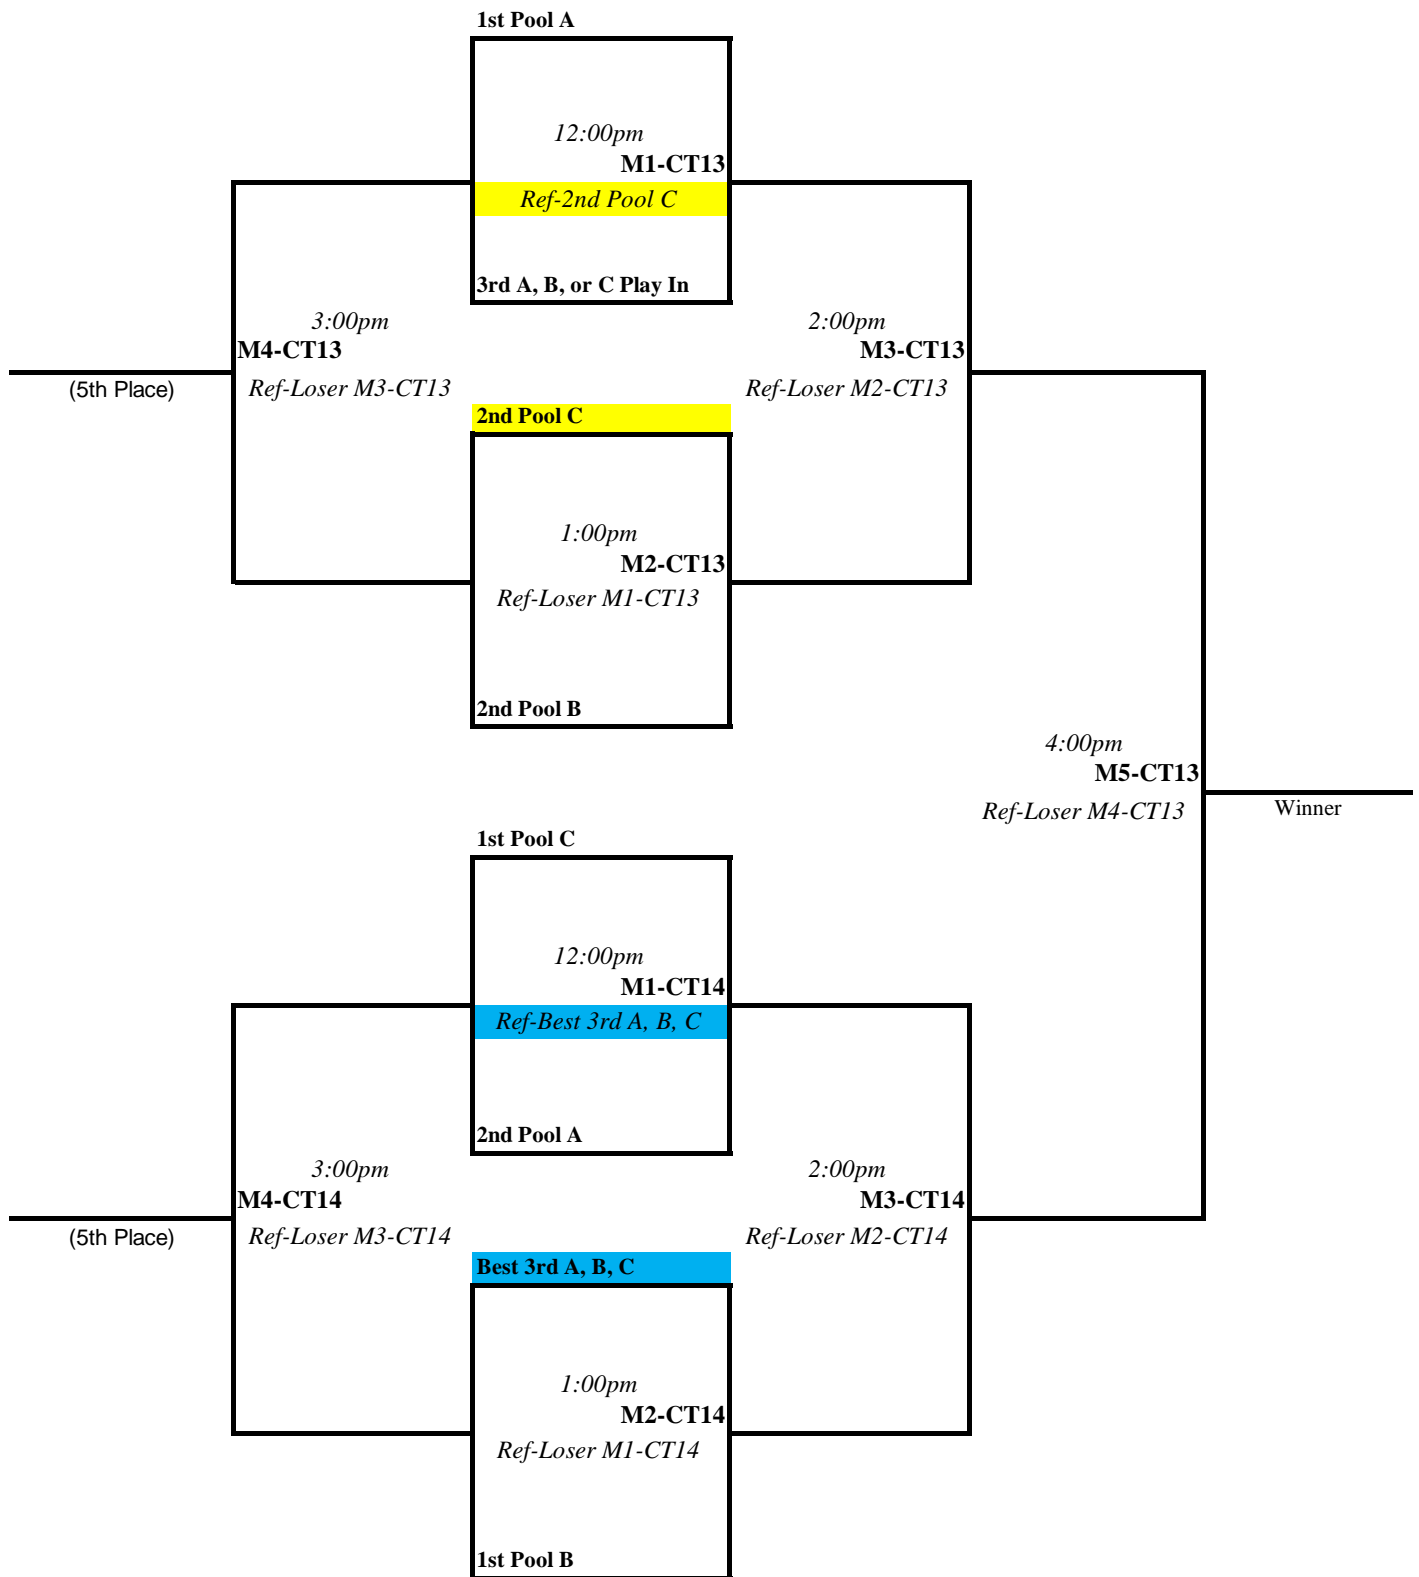

Reading the Bracket

M=Match-listed w/# on court

CT=Court Assigned

Ref=Officiating Team