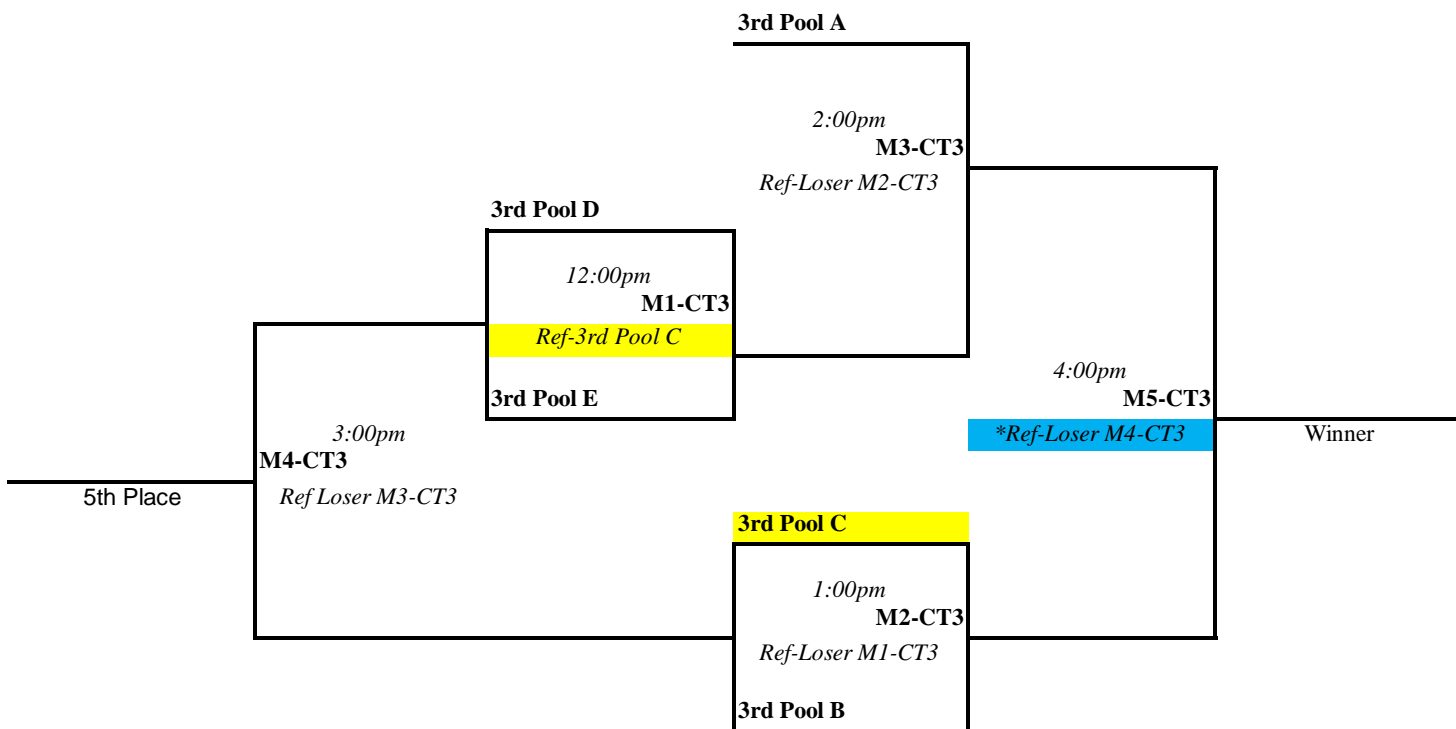

**Reading the Bracket**

M=Match-listed w/# on court

CT=Court Assigned

Ref=Officiating Team

**Reading the Bracket**

**M**=Match-listed w/# on court

**CT**=Court Assigned

**Ref**=Officiating Team

**Reading the Bracket**  
M=Match-listed w/# on court  
CT=Court Assigned  
Ref=Officiating Team

*\*This bracket is only necessary if 1st in pools A or B loses Quarter-final bye.*

*\*This bracket is only necessary if  
3rd Pool A loses Semi-final bye.*