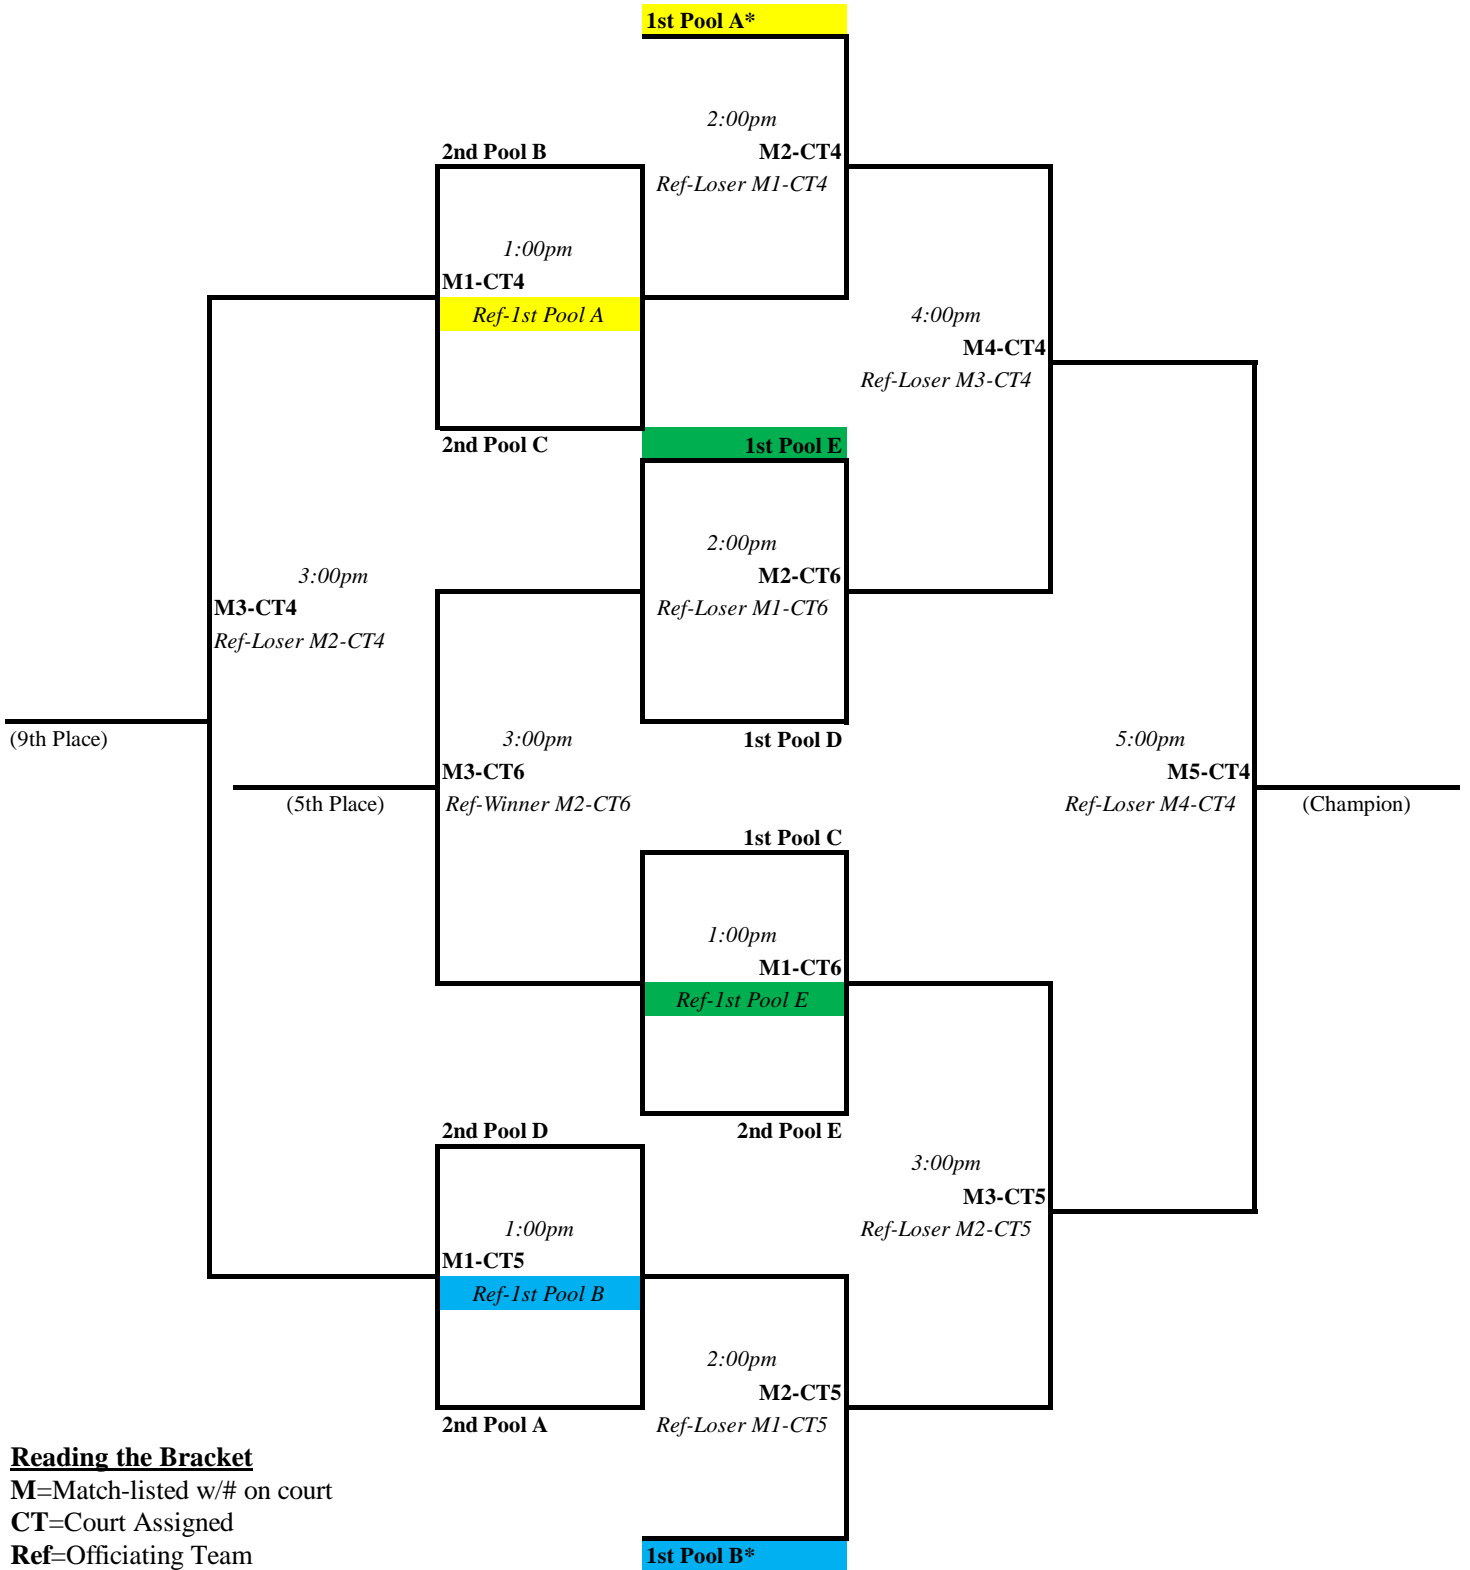

**Reading the Bracket**

M=Match-listed w/# on court

CT=Court Assigned

Ref=Officiating Team

**Reading the Bracket**

**M**=Match-listed w/# on court

**CT**=Court Assigned

**Ref**=Officiating Team

**Reading the Bracket**  
M=Match-listed w/# on court  
CT=Court Assigned  
Ref=Officiating Team

*\*This bracket is only necessary if 1st in pools A or B loses Quarter-final bye.*

# Tulsa Attack

Bracket can start early as there is no 12:00 scheduled match. Courts 7/8 will become one main cour (court 8), but we hope to be ready by 12:30-12:45 for the 14 Silver bracket.

**Reading the Bracket**  
**M**=Match-listed w/# on court  
**CT**=Court Assigned  
**Ref**=Officiating Team