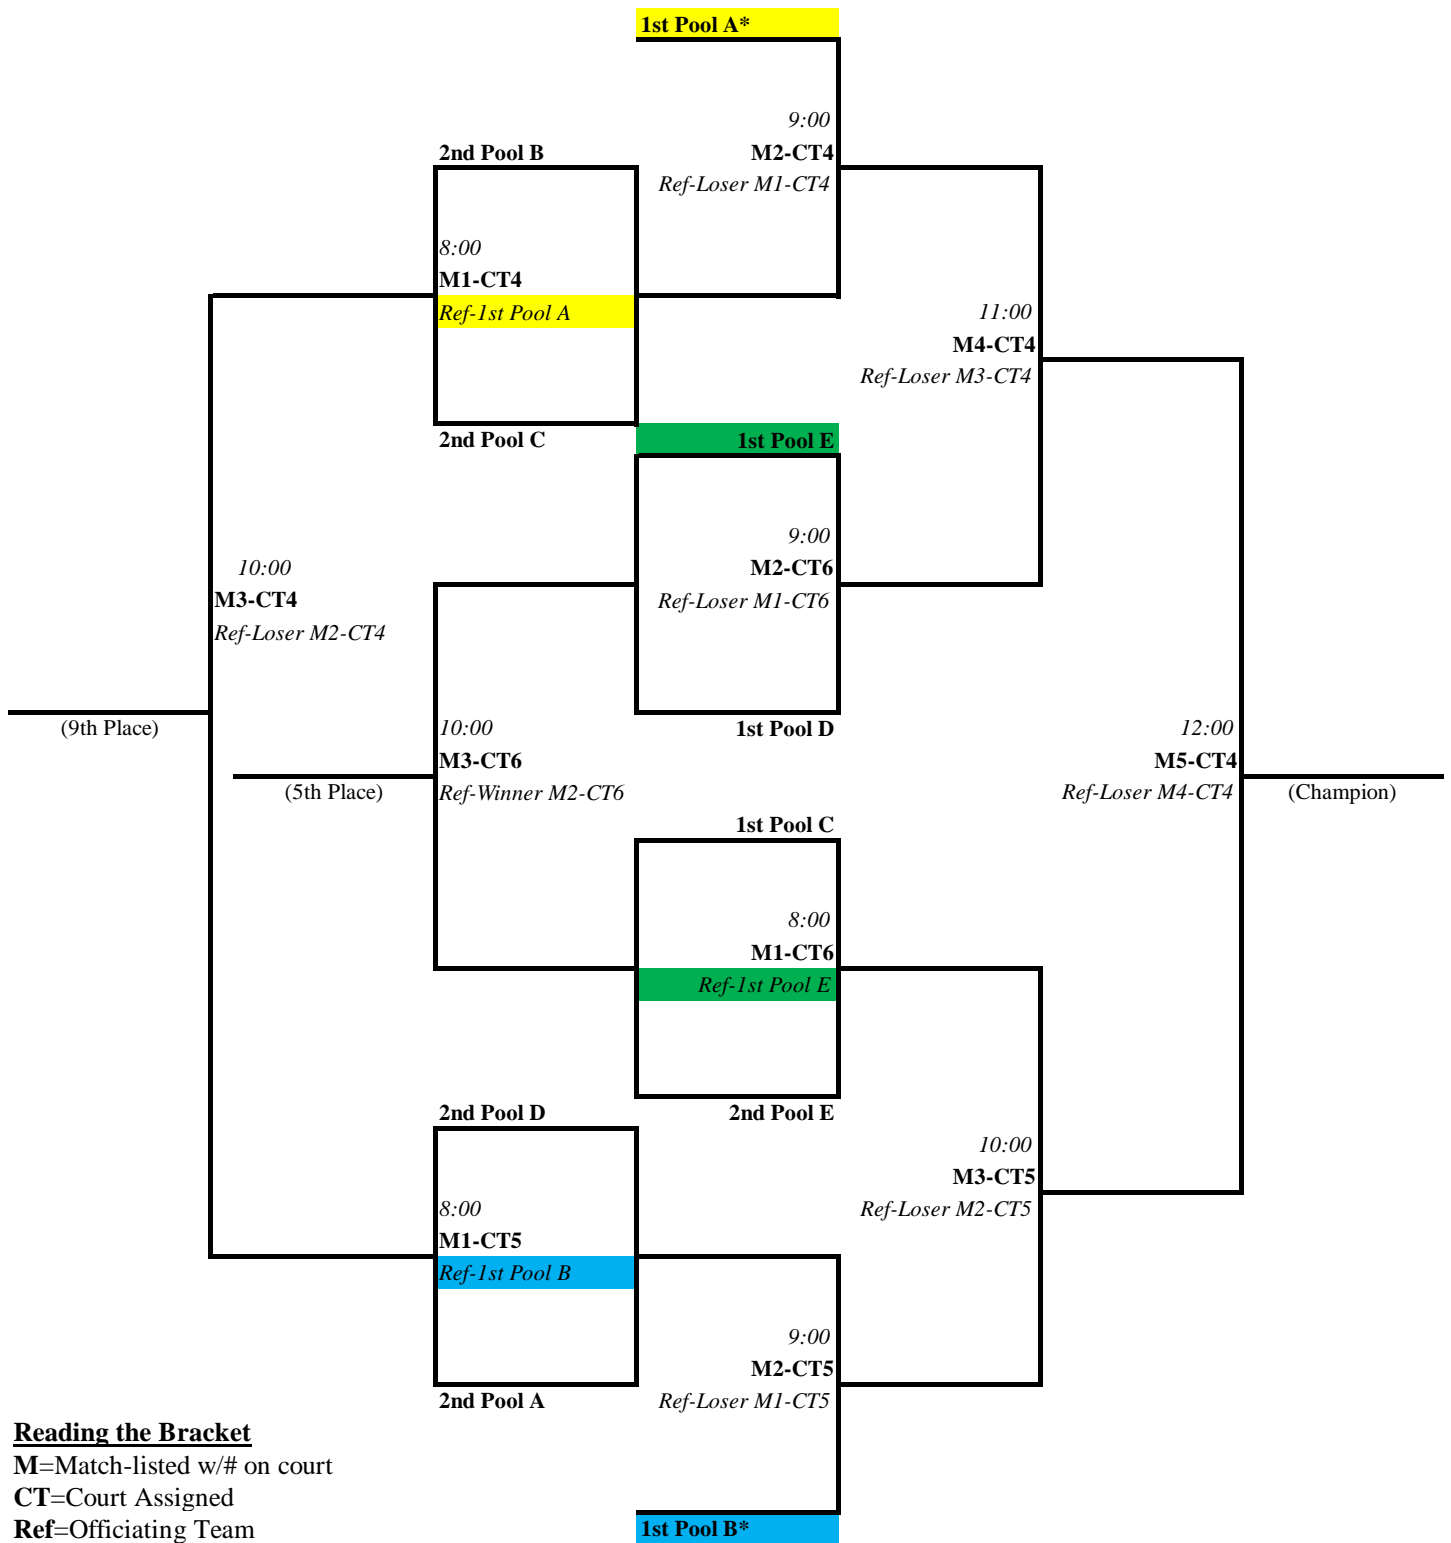

**Reading the Bracket**

M=Match-listed w/# on court

CT=Court Assigned

Ref=Officiating Team

**Reading the Bracket**

**M**=Match-listed w/# on court

**CT**=Court Assigned

**Ref**=Officiating Team

**Reading the Bracket**  
M=Match-listed w/# on court  
CT=Court Assigned  
Ref=Officiating Team

*\*This bracket is only necessary if 1st in pools A or B loses Quarter-final bye.*

*\*This bracket is only necessary if  
3rd Pool A loses Semi-final bye.*