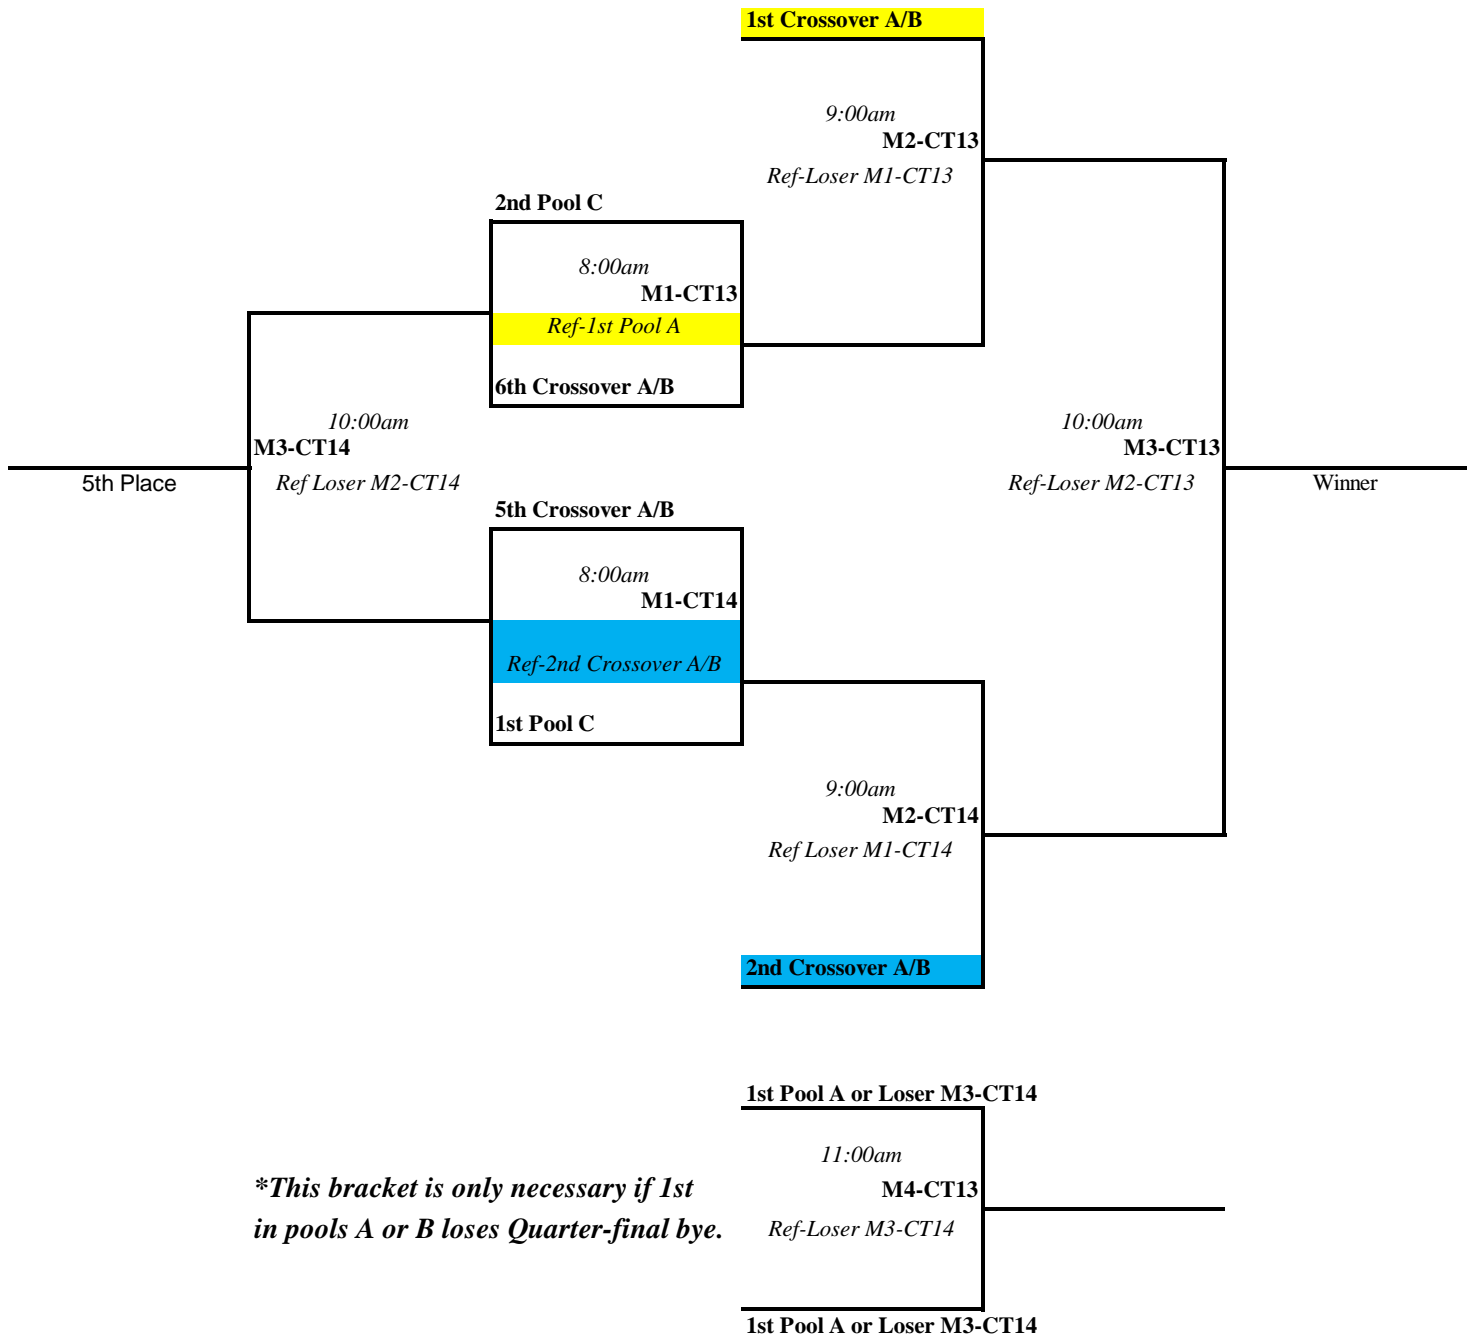

# Tulsa Attack

Bracket can start early as there is no 12:00 scheduled match. Courts 7/8 will become one main cour (court 8), but we hope to be ready by 12:30-12:45 for the 14 Silver bracket.

**Reading the Bracket**  
**M**=Match-listed w/# on court  
**CT**=Court Assigned  
**Ref**=Officiating Team

*\*This bracket is only necessary if 3rd in pools A or B loses Quarter-final bye.*

**Reading the Bracket**

M=Match-listed w/# on court

CT=Court Assigned

Ref=Officiating Team

**Reading the Bracket**

M=Match-listed w/# on court

CT=Court Assigned

Ref=Officiating Team

**Reading the Bracket**

M=Match-listed w/# on court

CT=Court Assigned

Ref=Officiating Team

**Reading the Bracket**

M=Match-listed w/# on court

CT=Court Assigned

Ref=Officiating Team

**Reading the Bracket**

**M**=Match-listed w/# on court

**CT**=Court Assigned

**Ref**=Officiating Team