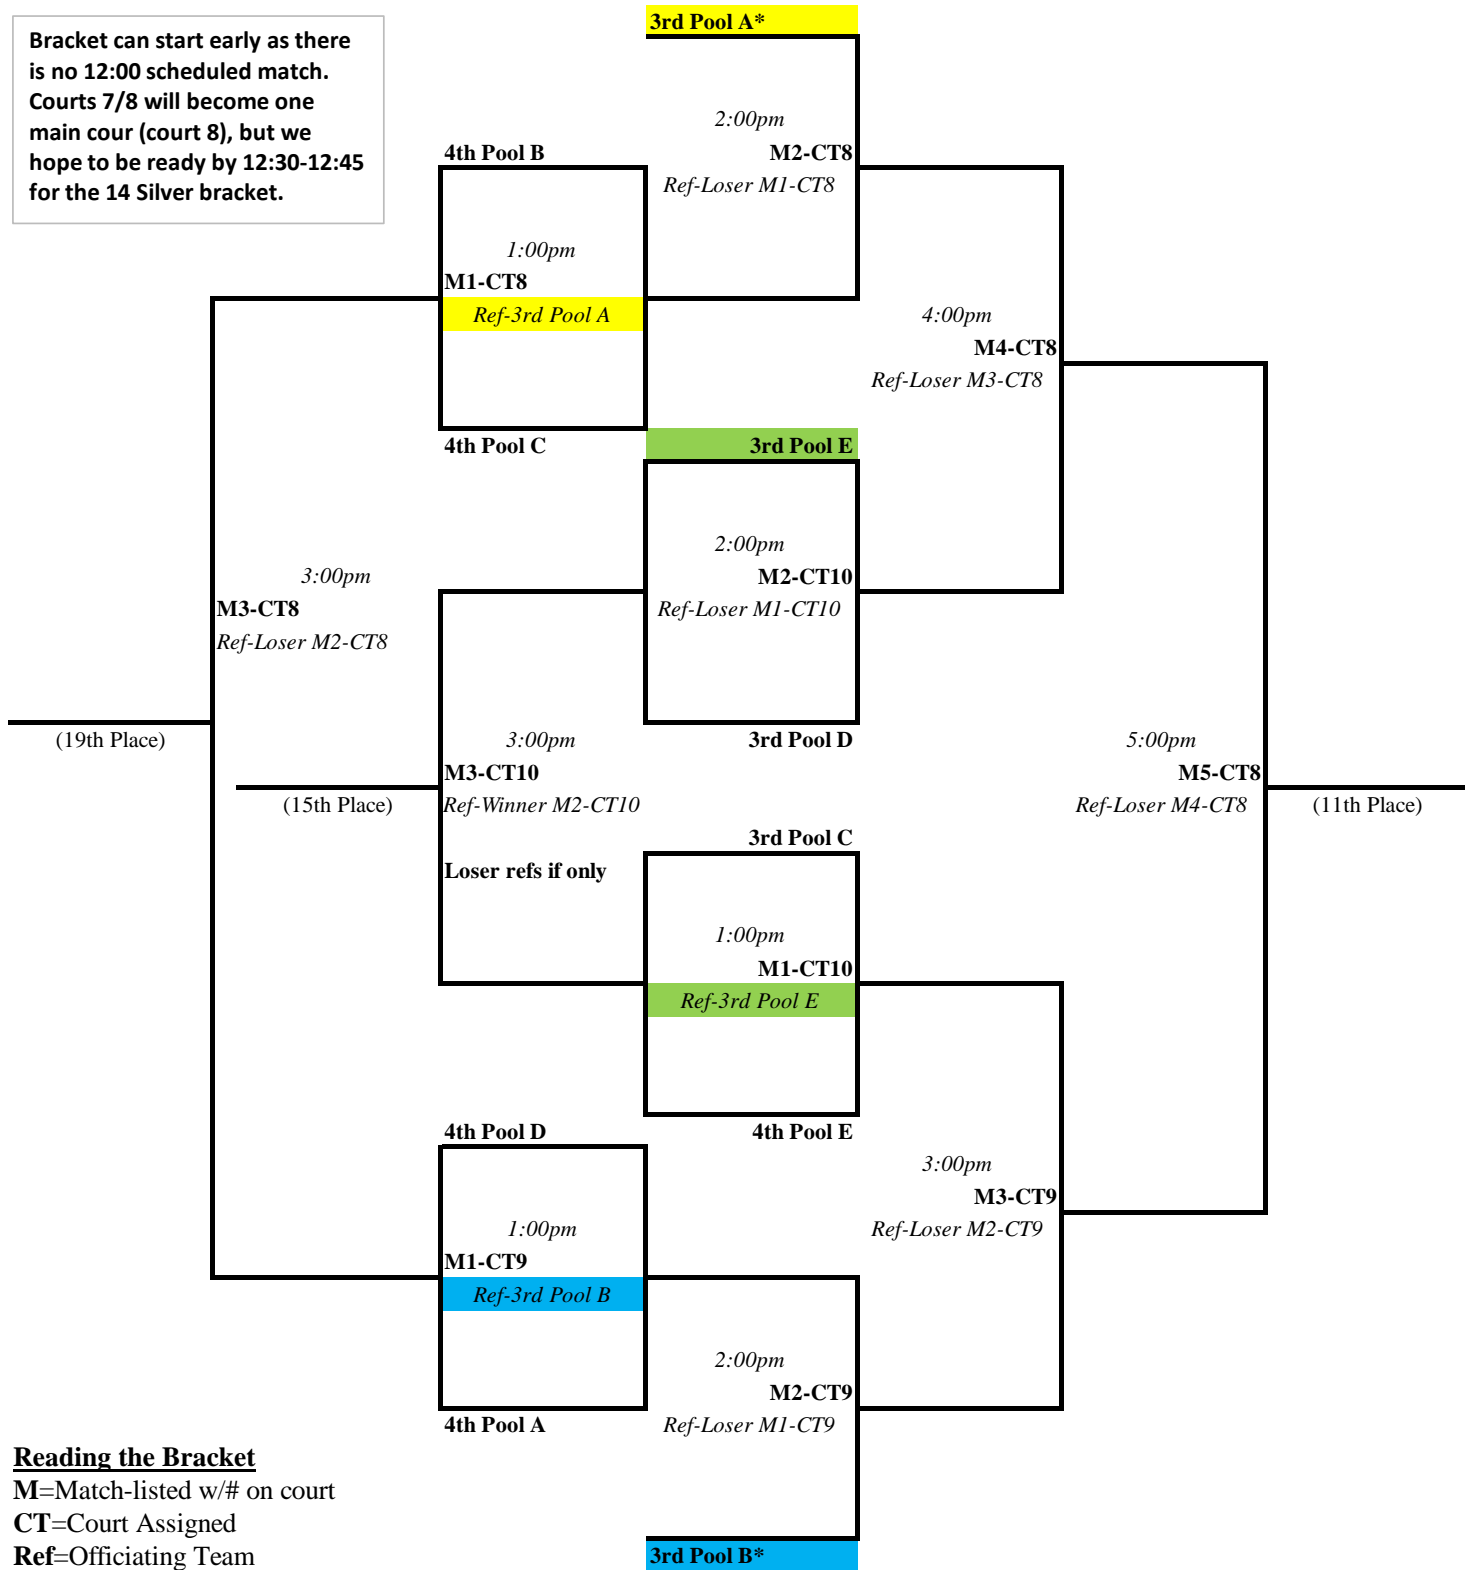

**Reading the Bracket**  
M=Match-listed w/# on court  
CT=Court Assigned  
Ref=Officiating Team

*\*This bracket is only necessary if 1st in pools A or B loses Quarter-final bye.*

# Tulsa Attack

Bracket can start early as there is no 12:00 scheduled match. Courts 7/8 will become one main cour (court 8), but we hope to be ready by 12:30-12:45 for the 14 Silver bracket.

**Reading the Bracket**  
**M**=Match-listed w/# on court  
**CT**=Court Assigned  
**Ref**=Officiating Team