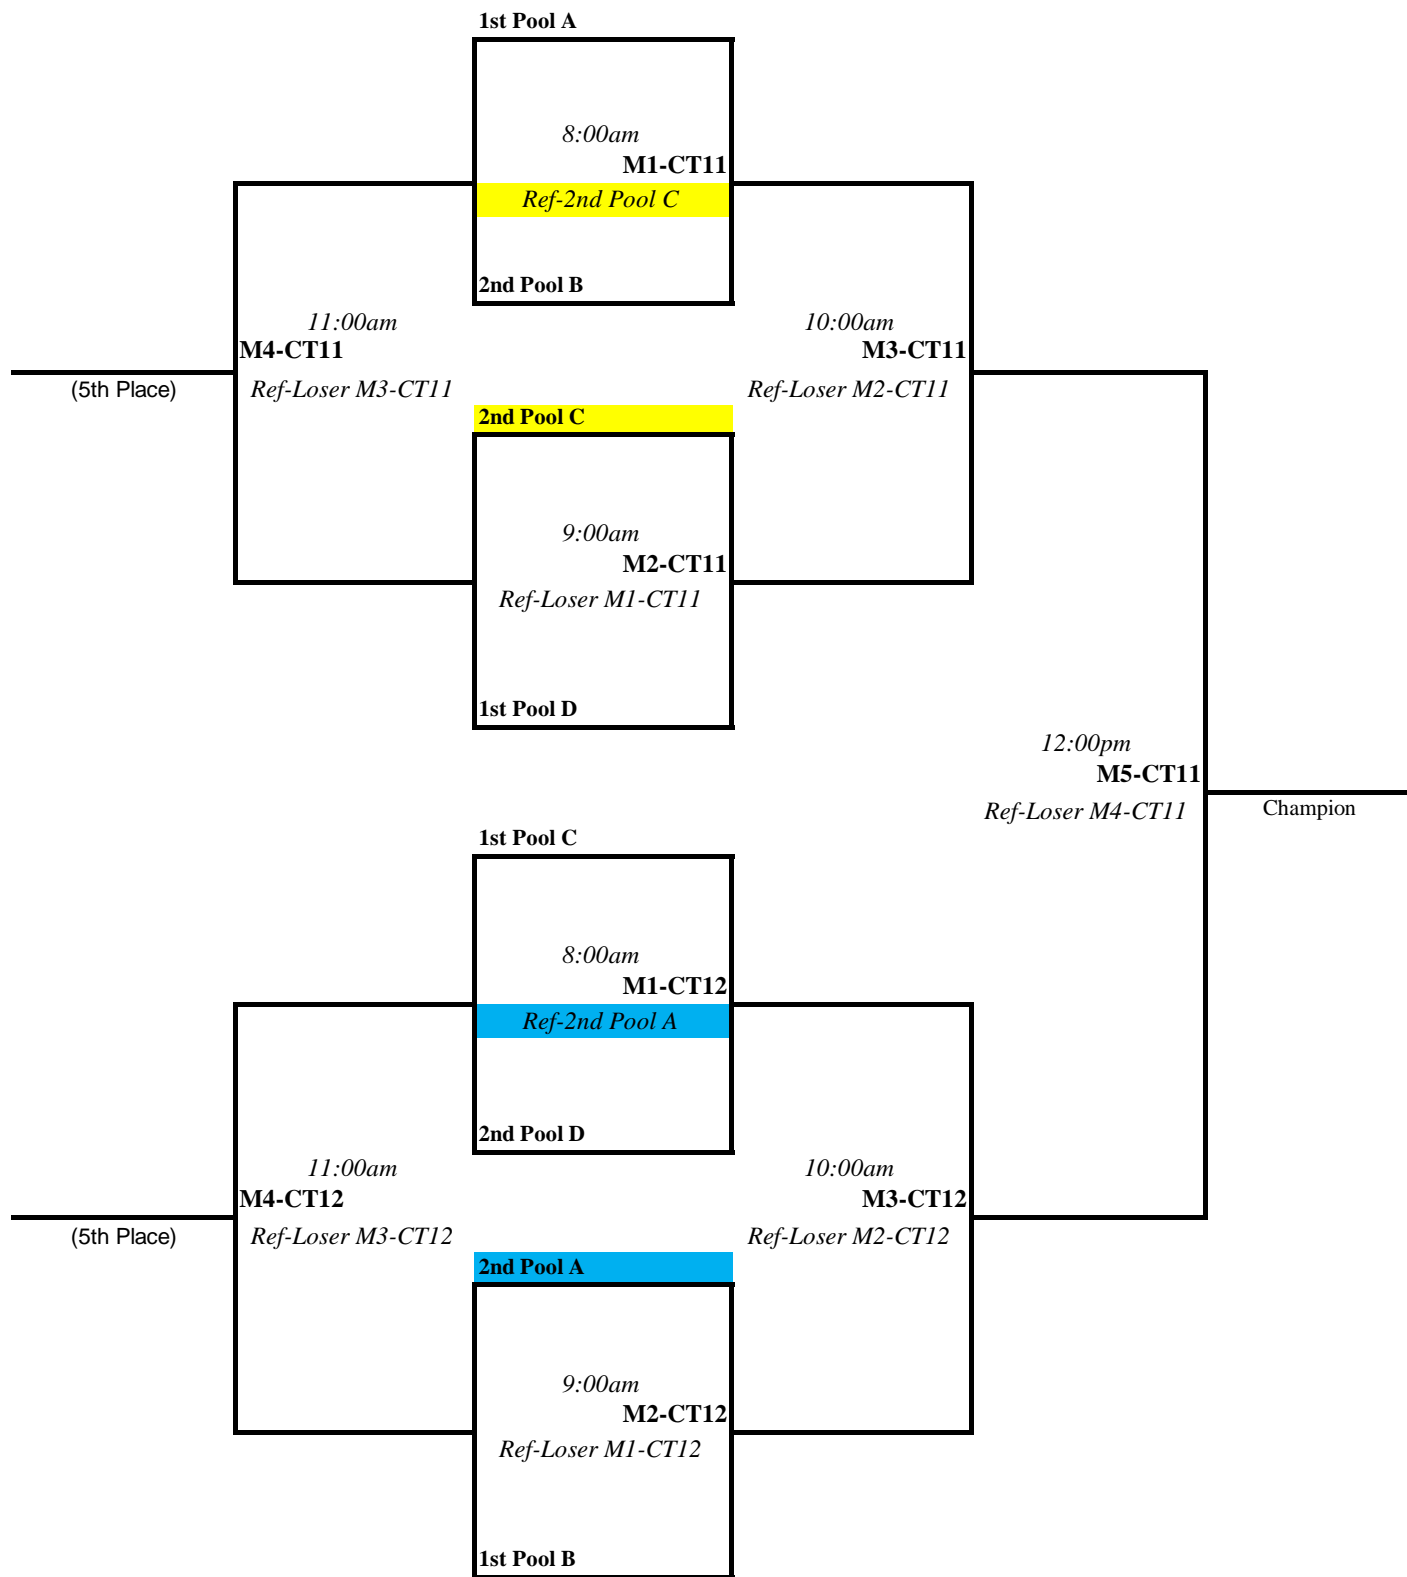

# Tulsa Attack

Bracket can start early as there is no 12:00 scheduled match. Courts 7/8 will become one main cour (court 8), but we hope to be ready by 12:30-12:45 for the 14 Silver bracket.

**Reading the Bracket**  
**M**=Match-listed w/# on court  
**CT**=Court Assigned  
**Ref**=Officiating Team

*\*This bracket is only necessary if 3rd in pools A or B loses Quarter-final bye.*

**Reading the Bracket**

M=Match-listed w/# on court

CT=Court Assigned

Ref=Officiating Team

**Reading the Bracket**

M=Match-listed w/# on court