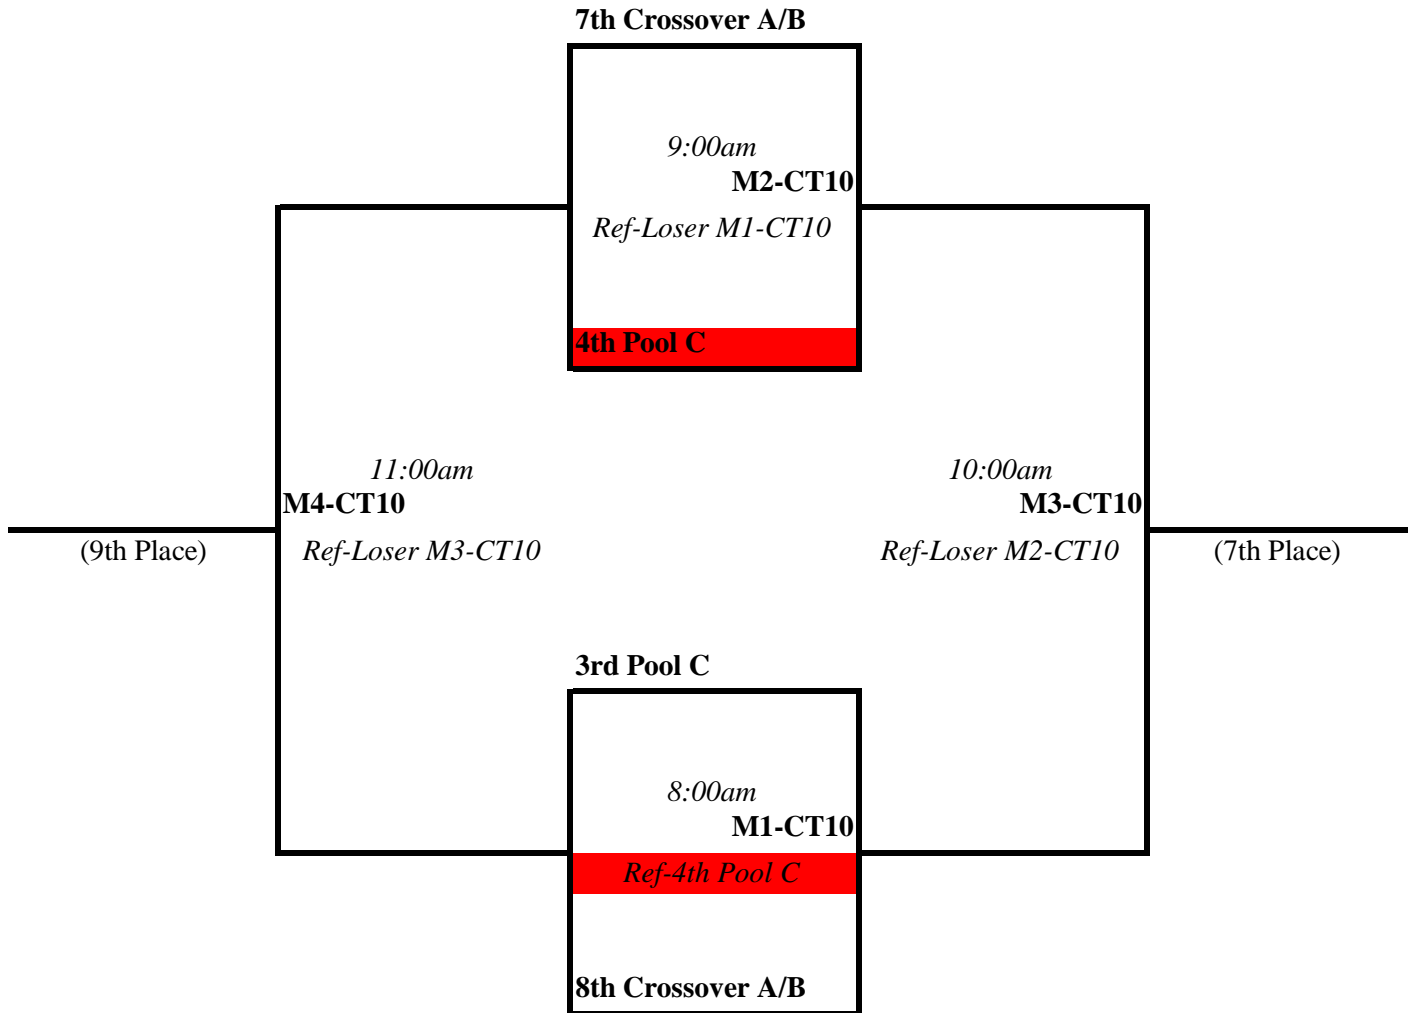

# Tulsa Attack

Bracket can start early as there is no 12:00 scheduled match. Courts 7/8 will become one main cour (court 8), but we hope to be ready by 12:30-12:45 for the 14 Silver bracket.

**Reading the Bracket**  
**M**=Match-listed w/# on court  
**CT**=Court Assigned  
**Ref**=Officiating Team

*\*This bracket is only necessary if 3rd in pools A or B loses Quarter-final bye.*

**Reading the Bracket**

M=Match-listed w/# on court

CT=Court Assigned

Ref=Officiating Team

**Reading the Bracket**

M=Match-listed w/# on court

CT=Court Assigned

Ref=Officiating Team

**Reading the Bracket**

M=Match-listed w/# on court

CT=Court Assigned

Ref=Officiating Team

**Reading the Bracket**

M=Match-listed w/# on court

CT=Court Assigned

Ref=Officiating Team

**Reading the Bracket**

**M**=Match-listed w/# on court

**CT**=Court Assigned

**Ref**=Officiating Team