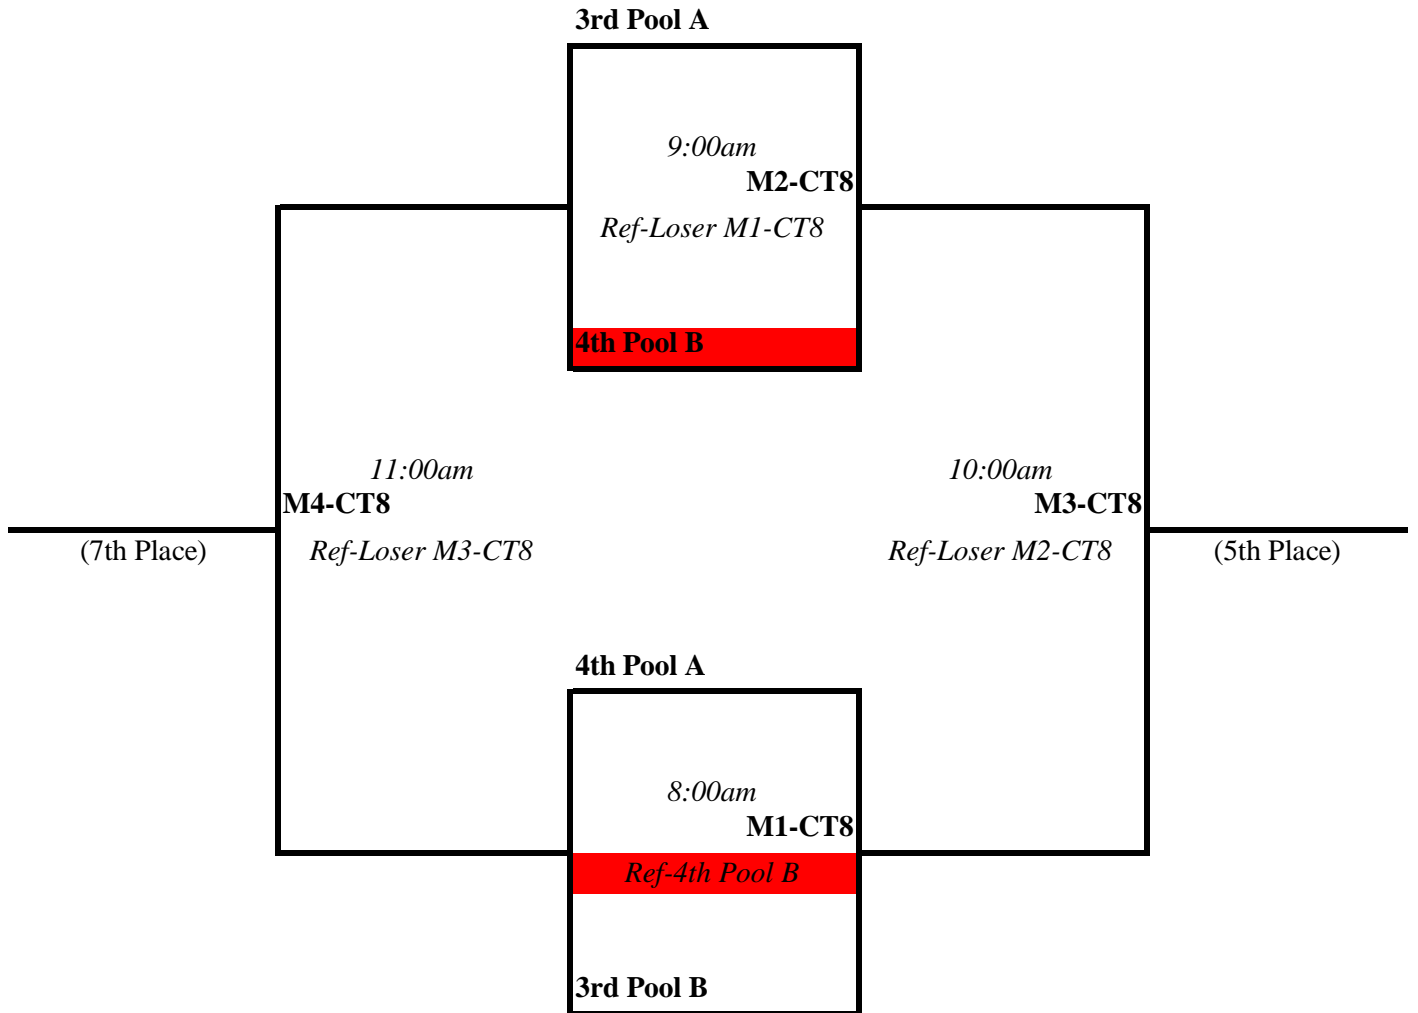

**Reading the Bracket**

M=Match-listed w/# on court

CT=Court Assigned

Ref=Officiating Team

**Reading the Bracket**

**M**=Match-listed w/# on court

**CT**=Court Assigned

**Ref**=Officiating Team

**Reading the Bracket**  
M=Match-listed w/# on court  
CT=Court Assigned  
Ref=Officiating Team

*\*This bracket is only necessary if 1st in pools A or B loses Quarter-final bye.*

*\*This bracket is only necessary if  
3rd Pool A loses Semi-final bye.*