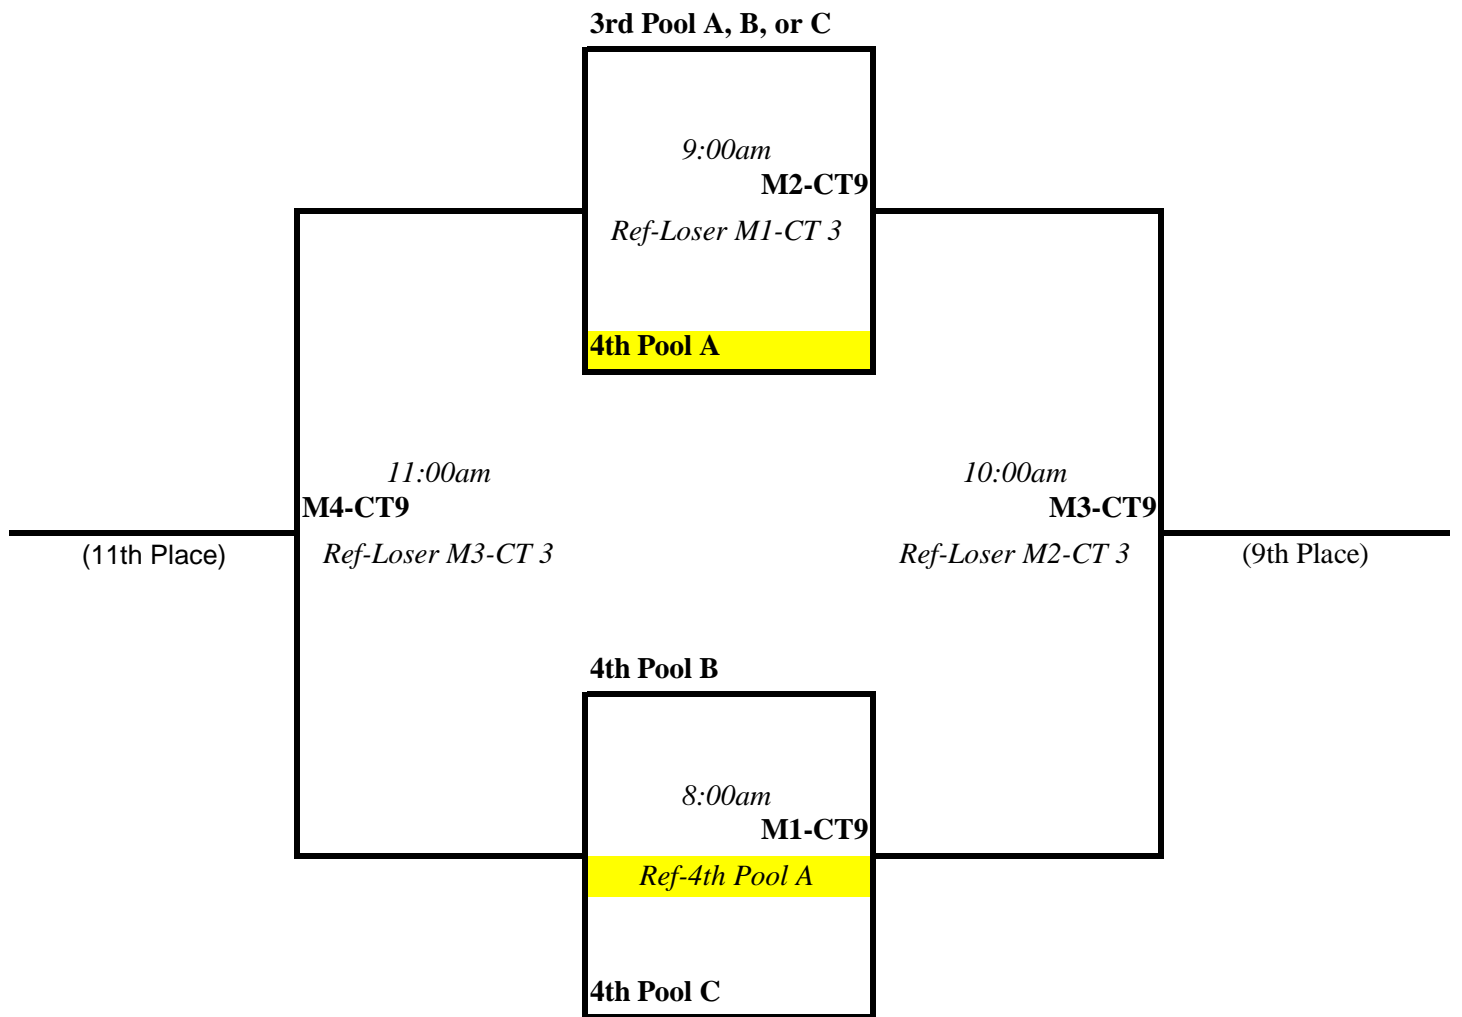

# Tulsa Attack

Bracket can start early as there is no 12:00 scheduled match. Courts 7/8 will become one main cour (court 8), but we hope to be ready by 12:30-12:45 for the 14 Silver bracket.

**Reading the Bracket**  
**M**=Match-listed w/# on court  
**CT**=Court Assigned  
**Ref**=Officiating Team

*\*This bracket is only necessary if 3rd in pools A or B loses Quarter-final bye.*

**Reading the Bracket**

M=Match-listed w/# on court

CT=Court Assigned

Ref=Officiating Team

**Reading the Bracket**

M=Match-listed w/# on court

CT=Court Assigned

Ref=Officiating Team

**Reading the Bracket**

M=Match-listed w/# on court

CT=Court Assigned

Ref=Officiating Team

**Reading the Bracket**

M=Match-listed w/# on court

CT=Court Assigned

Ref=Officiating Team

**Reading the Bracket**

**M**=Match-listed w/# on court

**CT**=Court Assigned

**Ref**=Officiating Team